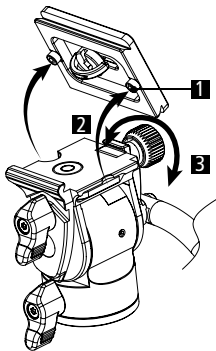

Overview

- 1** Quick release plate
- 2** Platform
- 3** Locking screw tilt mode
- 4** Locking screw rotation mode
- 5** Level
- 6** 1/4" screw
- 7** Locking wheel change plate
- 8** Handle
- 9** Base plate
- 10** Allen key
- 11** 3/8" thread

6 Operation

1. Locking screw for platform

Position the quick release plate for attachment as described in the picture.

- 1 Clasp the anti-slip screws
- 2 Direction of rotation to tighten
- 3 Direction of rotation to tighten loosen

Diameter base plate	37 mm
Width	78 mm
Height	70 mm
Length	200 mm
Angle settings	Down: 90° Up: 55°
Weight	0.29 kg
Max. Load	3 kg
Box content	V5i video head, allen key and storage bag

Design and technical data are subject to change without notice.