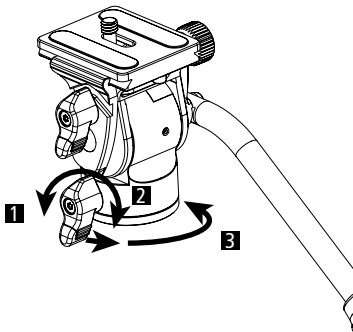

Overview

- 1** Quick release plate
- 2** Platform
- 3** Locking screw tilt mode
- 4** Locking screw rotation mode
- 5** Level
- 6** 1/4" screw
- 7** Locking wheel change plate
- 8** Handle
- 9** Base plate
- 10** Allen key
- 11** 3/8" thread

6 Operation

1. Locking screw for platform

Position the quick release plate for attachment as described in the picture.

- 1 Clasp the anti-slip screws
- 2 Direction of rotation to tighten
- 3 Direction of rotation to tighten loosen

2. Locking screw for base plate

Turn the screw to the left to loosen, then you can turn the head 360°.

- 1 Direction of rotation to tighten loosen
- 2 Direction of rotation to tighten
- 3 360° horizontal rotation

Diameter base plate	37 mm
Width	78 mm
Height	70 mm
Length	200 mm
Angle settings	Down: 90° Up: 55°
Weight	0.29 kg
Max. Load	3 kg
Box content	V5i video head, allen key and storage bag

Design and technical data are subject to change without notice.