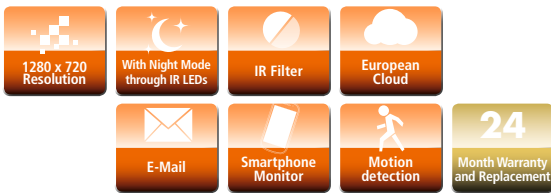

## Waterproof Outdoor Video Camera for Remote Surveillance

- ▶ Video Resolution 1280 x 720 (25fps)
- ▶ Simple power supply
- ▶ Secure European Rollei Cloud
- ▶ Lens f: 3.6mm, F: 2.4 (IR Lens) glass lens with 60° angle
- ▶ Night mode with 24 IR LEDs for up to 20 m range

### Specifications

Image Sensor	1/5" CMOS Colour Sensor
Lens	f: 3.6mm, F:2.4 (IR Lens) 60°
Video	1280 x 720 (720p), 640 x 480 (VGA), 320 x 240 (QVGA)
Mini. Illumination	0.5 (without LED), (0 with LED)
Night View	20 m
IR-LED	24 Infrared-LEDs
IR-Filter	Automatically
View Angel	60°
Motion detection	60° and 20 m distance
Operate Temperature	- 20° to + 50°
Operating Humidity	20 - 85%
Connections	LAN
Power supply	PoE, Power supply EU/UK 100-240V~, 50/60 Hz, 48V, 0,5A
Wireless Security	HTTP, FTP, TCP/IP, SMTP, DHCP, DDNS, UPnP
Wireless Standard	IEEE 802.11b/g/n
Data Rate	10/100 MBit/s RJ-45
Dimension	170 mm x 80 mm x 75 mm