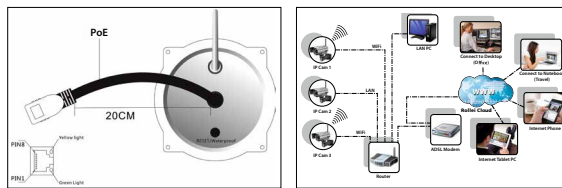

## Waterproof Outdoor Video Camera for Remote Surveillance

- ▶ Video Resolution 1280 x 720 (25fps)
- ▶ Simple power supply
- ▶ Secure European Rollei Cloud
- ▶ Lens f: 3.6mm, F: 2.4 (IR Lens) glass lens with 60° angle
- ▶ Night mode with 24 IR LEDs for up to 20 m range

### Top details

- ▶ Easy installation on PC, MAC or iPhone/iPad & Android Smartphone and Tablet-PC
- ▶ With a network connection and web server for data transmission
- ▶ Weatherproof housing
- ▶ Integrated camera control software for global access
- ▶ With motion detection: In case of an alarm, images can be sent by email and stored on a FTP server
- ▶ Access by browser, Android or iOS App
- ▶ Notification via push on your smartphone

### Specifications

Image Sensor	1/5" CMOS Colour Sensor
Lens	f: 3.6mm, F:2.4 (IR Lens) 60°
Video	1280 x 720 (720p), 640 x 480 (VGA), 320 x 240 (QVGA)
Mini. Illumination	0.5 (without LED), (0 with LED)
Night View	20 m
IR-LED	24 Infrared-LEDs
IR-Filter	Automatically
View Angel	60°
Motion detection	60° and 20 m distance
Operate Temperature	- 20° to + 50°
Operating Humidity	20 - 85%
Connections	LAN
Power supply	PoE, Power supply EU/UK 100-240V~, 50/60 Hz, 48V, 0,5A
Wireless Security	HTTP, FTP, TCP/IP, SMTP, DHCP, DDNS, UPnP
Wireless Standard	IEEE 802.11b/g/n
Data Rate	10/100 MBit/s RJ-45
Dimension	170 mm x 80 mm x 75 mm