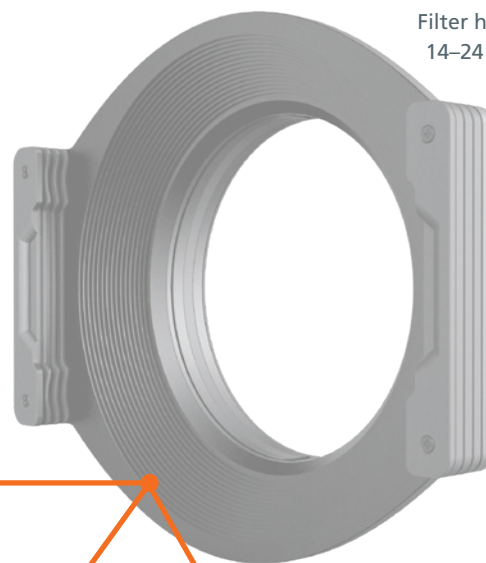

- ▶ Sigma adaptor ring for Rollei square filter holder Nikon 14–24*, lenses Sigma 12–24 f/4.5–5.6 EX DG HSM II Nikon
- ▶ Adaptor rings for Rollei square filter holder Nikon 14–24, for lenses with a filter thread of 77 mm and 82 mm

Filter holder Nikon 14–24 for 150 mm

A Adaptor ring for Sigma 12–24 suitable for Sigma 12–24 mm f/4.5–5.6 EX DG HSM II

B Adaptor ring for Nikon 14–24 suitable for lenses with a filter thread with a diameter of 77 mm

C Adaptor ring for Nikon 14–24 suitable for lenses with a filter thread with a diameter of 82 mm

Content

Adaptor ring

A: Adaptor ring for Sigma 12–24 (Art.-No. 26043)

B: Adaptor ring (77 mm) for filter holder Nikon 14–24 (Art.-No. 26042)