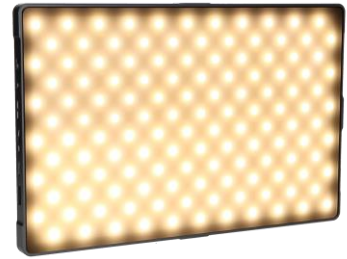

Slim LED RGB light wth built in battery

- Three available modes: CCT, RGB and effect mode (7 types of effects with 3 variations each)
- High quality aluminum housing
- Intuitive and easy operation
- Long battery running time
- Setting of the color temperature (3200-5600K), the color values (0-360°) and their saturation (0-100)
- Stepless dimmable brightness (1-100%)
- High-contrast OLED display to show the selected settings, the battery level as well as the remaining running hours

Tabletop Stand not included.

Technical Data

Number of LEDs	396 (132 white light / 132 warm light / 132 RGB)
Power	24 W
Color temperature	3200 – 5600 K
Colour Hues	360
Color rendering index (CRI)	95+
Power adjustment	Flexibly adjustable, 1 – 100%
Illuminance	2180 lux (0.5 m at 5500 K)
Light effects	21
Battery operation Battery running time	Rechargeable Lithium Polymer Battery (3.7 V, 20,000 mAh, 74 Wh), Input max. DC 5 V / 3 A 100 % brightness: ca. 3 hours (CCT mode, 4500 K) 50 % brightness: ca. 6 hours (CCT mode, 4500 K) 10 % brightness: ca. 23 hours (CCT mode, 4500 K)
Energy efficiency level	B
Spectrum energy efficiency level	A+++ until D
Connections	USB-C Input (DC 5 V / 3 A), USB-A Output (DC 5 V / 3 A), 3x 1/4" screw thread
Additional features	Power bank: USB-A Output DC 5 V / 3 A
Dimensions Weight	279 x 180 x 13.7 mm (diagonal plane: 12,6") 1,005 g

What's in the Box and Packaging Details

What's in the Box	Slim LED L, ballhead with 1/4" screw thread, cold shoe with 1/4" screw, 1.8 m USB-C cable, manual
Packaging dimensions Weight	208 x 42 x 368 mm 1,465 g