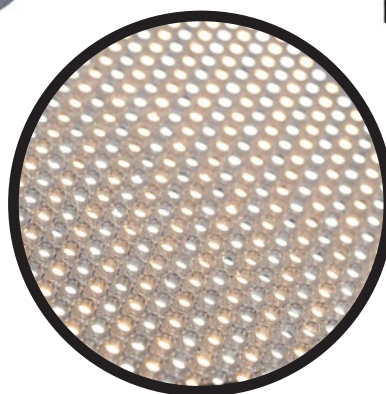

Mobile BiColor permanent light with 900 LEDs

- ▶ LED permanent light for photo and video recordings
- ▶ Color rendering index (CRI) and Television Lightning Consistency Index (TLCI) of 95+, you can always work in particularly natural light
- ▶ 60 W power, continuously adjustable
- ▶ Color temperature individually adjustable between 3,200 K and 5,500 K
- ▶ Infinitely dimmable brightness (1 – 100 %)
- ▶ Controllable on the panel or remotely using the free Rollei Lumen app
- ▶ Incl. 2 diffusers (soft and CTO) and barn doors to direct the light
- ▶ Dual power supply via power pack or battery*

Technical Data

Number of LEDs	900 (450 white light / 450 warm light)
Output	60 W
Illuminance	5,500 K: 10,572 lx / 0.5 m 3,200 K: 9,235 lx / 0.5 m
Energy efficiency class	A+
Colour Rendering Index	(CRI) 95+
Colour temperature	3,200 – 5,500 K
Bluetooth®	Version 4.0
Radio frequencies	2.400 GHz – 2.480 GHz
Max. Transmission power	8 dBm
Battery port	2x Lithium-Ion batteries Sony NP-F750/F970*
Connections	DC Input 15 V / 5.0 A
Power supply unit	Input: 100–240 V ~2.5 A 50/60 Hz Output: 15 Volt = 5 A ⚡
Dimensions Weight	36 x 37.5 x 7 cm 1.8 kg (without batteries)
Box Content	LED panel, 2 diffusers (soft & CTO), power supply