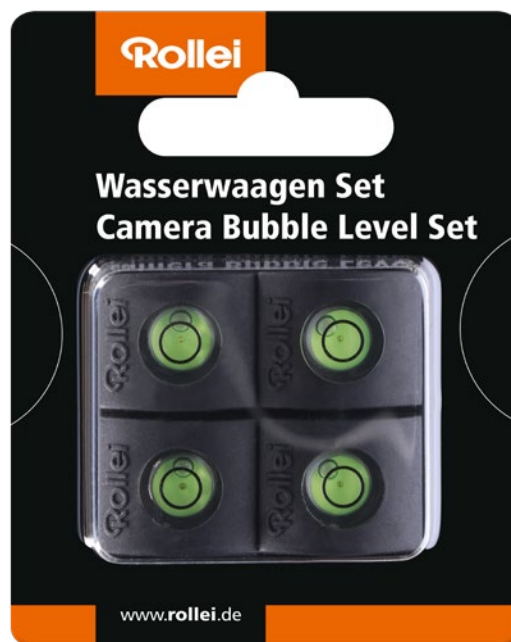

Bubble level

for precise positioning of your camera

- ▶ Simply slide it into the hot shoe of the camera
- ▶ Universally usable
- ▶ Small and light design

Technical Data

Connection	Hot shoe
Size	17 x 19 x 6 mm
Weight	1 g
Material	Plastic
Box Content	4 bubble levels