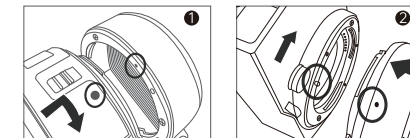

アダプタリングの取り付け

製品の取り付け

- 1.キヤノンEFレンズをアダプタリングの取り付け溝に取り付けます
  キヤノンEFレンズの取り付けマークをアダプタリングの同じマークに合わせ、カチッと音がするまで時計回りにレンズを回転させます(1)
- 2.アダプタリングをカメラに取り付けます
  アダプタリングの取り付けマークをカメラの同じマークに合わせ、カチッと音がするまでアダプタリングを左回りに回転させます(2)

製品の取り外し

- 1.カメラの電源を切り、EFレンズが取り付けられているアダプタリングをカメラから取り外します
  カメラのレンズリリースボタンを押しながらアダプタリングを時計回りに回転させ、アダプタリングが回転しなくなったときに取り外します。
- 2.レンズをアダプタリングから取り外します
  アダプタリングのレンズリリースレバーを押しながら、レンズを左回りに回転させ、レンズが回転しなくなったときに取り外します。

安装三脚架

- 1.将随附的转接座安装到转接环,并将三脚架旋钮旋紧,请确定三脚架与转接环均朝向正确的方向。
- 2.使用三脚架槽安装三脚架,紧握住转接环以稳固地安装三脚架。
- 3.搭配三脚架使用转接环时都注意事项。

当使用三脚架进行拍摄时,如果您已安装转接环,请勿使用相机的三脚架安装槽,请务必使用转接座随附都三脚架座。

在使用三脚架时,如果您的EF镜头(例如超长焦镜头)配备三脚架座,请务必使用此架座将镜头安装到三脚架。

产品规格

兼容镜头	佳能EF/EF-S系列镜头
兼容相机	适马,松下,徕卡L卡口相机
对焦模式	自动对焦
三脚架槽	CU 1/4" x1 (可拆)
最大直径及长度	72mmx82mmx30mm
重量	≈138g
前盖	相机盖
后盖	镜头防尘盖

执行标准:Q/JYK J001-2019
深圳市爵影科技有限公司
电话:0755-2877 9024 传真:0755-2877 4730
电邮:info@jyc-hk.com 网址:www.viltrox.com
地址:深圳市 龙华区 大浪街道 下岭排村 宝坤科技工业园4栋2楼

Mounting tripod

1. Mount the attached tripod base on the lens adapter and tighten its knob, please make sure that both tripod are and lens adapter are heading in the right direction.
2. Hold the lens adapter tightly for mounting tripod stably if using the tripod base.
3. Using tips

Specification

Compatible lens	Canon EF/EF-S lenses
Compatible camera	Sigma, Panasonic, Leica L-mount cameras
Focus mode	Auto focus
Tripod slot	CU 1/4" x1 (detachable)
Max diameter and length	72mmx82mmx30mm
Weight	≈138g
Front cover	Camera cap
Rear cover	Lens dust cover

Standard Q/JYK J001-2019
Shenzhen Jueying Technology Co., Ltd.
TEL:0755-2877 9024 FAX:0755-2877 4730
MAIL:info@jyc-hk.com URL:www.viltrox.com
FTY: 2/F, Bk 4, Baokun Science and Technology Industrial Park, Xialingpai, Dalang Str., Longhua, Shenzhen, China

三脚の取り付け

- 1.付属のアダプタベースをアダプタリングに取り付け、三脚ノブを締めて、三脚座とアダプタリングが正しい方向を向いていることを確認してください。
- 2.三脚座溝を使用して三脚を取り付け、アダプタリングをしっかりと握って三脚をしっかりと取り付けます。
- 3.三脚でアダプタリングを使用するときの注意事項。

三脚を使用して撮影するとき、アダプタリングが取り付けられている場合は、カメラの三脚取り付け溝のご使用をご遠慮ください。アダプタベースに付属している三脚座を必ず使用してください。

三脚を使用する場合、EFレンズ(例えば、超望遠レンズ)に三脚座がついていると必ずこの三脚座を使用して、レンズを三脚に取り付けてください。

製品仕様

互換性レンズ	キヤノンEF/EF-S/ヨネッタ-シリーズレンズ
互換性カメラ	シグマ、パナソニック、ライカマウントカメラ
フォーカスモード	オートフォーカス
三脚座溝	CU 1/4" x1(取り外し可能)
最大直径と長さ	72mmx82mmx30mm
重量	≈138g
フロントキャップ	カメラキャップ
バックキャップ	レンズ防塵キャップ

実行基準:Q/JYK J001-2019
深セン市爵影科学技術有限公司
TEL:0755-2877 9024 FAX:0755-2877 4730
MALL:info@jyc-hk.com URL:www.viltrox.com
住所:深セン市 龍華区 大浪通り 下嶺排村 宝坤科学技術工業園4棟2階