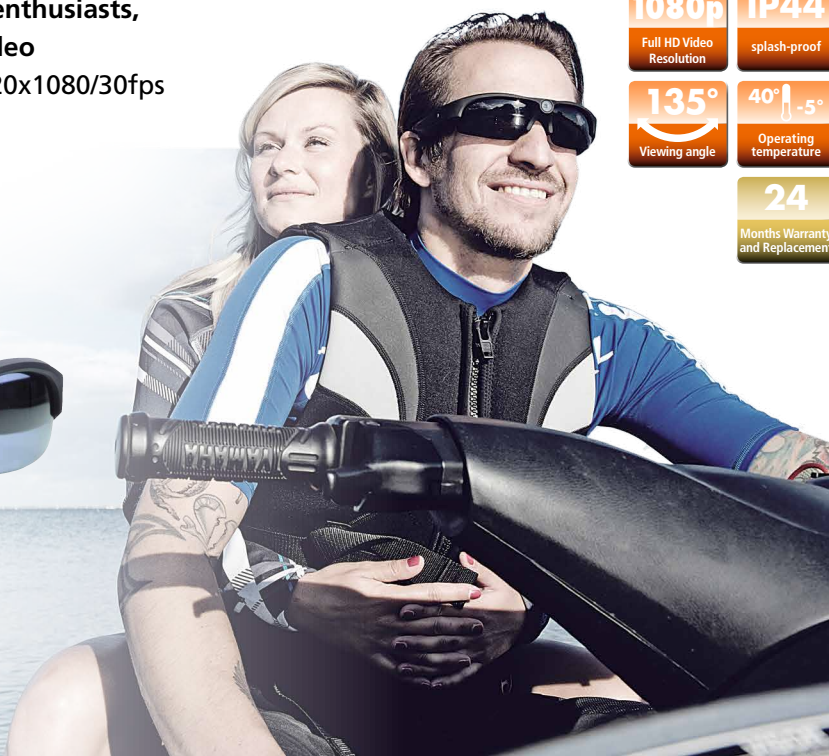

Rollei Sunglasses Cam 200

Full HD with 135° Viewing angle

- ▶ This splashproof action sunglasses are specially designed for outdoor and sports enthusiasts, to easily record their action on video
- ▶ With Full HD Video Resolution 1920x1080/30fps
- ▶ 5 Megapixel CMOS Sensor
- ▶ View angle of 135 degrees
- ▶ Audio recording in mono
- ▶ Up to 60 minutes recording time

5.0
Megapixels

1080p
Full HD Video Resolution

IP44
splash-proof

135°
Viewing angle

40° -5°
Operating temperature

24
Months Warranty and Replacement

Top Details

- ▶ Exposure, white balance, contrast, saturation, sharpness and video quality adjustable
- ▶ Video recordings with optional date stamp
- ▶ Power consumption < 1W
- ▶ Incl. USB cable, 1x additional interchangeable glasses, cleaning cloth and bag, warranty and service documents