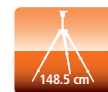

Compact and lightweight travel tripod that flexibly accompanies you everywhere

- ▶ Center column can be extended twice for a comfortable height
- ▶ Monopod function: can be turned into a monopod
- ▶ Smooth-running leg locks to adjust the height quickly
- ▶ Incl. ball head with spirit level and panoramic function
- ▶ Reversible and short center column for shooting near the ground (macro)
- ▶ Small folded size thanks to 180° leg mechanism
- ▶ Compatible with all common DSLRs, DSLM and video cameras (Canon, Nikon, Sony, Olympus, Pentax, Panasonic, Samsung and all cameras with 1/4" thread)

| Tripod | |
|--|-----------------------|
| Weight (without ball head) | 1055 g |
| Weight (with ball head) | 1338 g |
| Max. Height | 148.5 cm |
| Max. Working Height | 115.5 cm |
| Min. Height | 21 cm |
| Folded Length | 37 cm |
| Max. Load | 8 kg |
| Leg Sections | 5 |
| Tube Diameter | 13, 16, 19, 22, 25 mm |
| Height Center Column | 43 cm |
| Diameter Center Column | 22, 25 mm |
| Material | Carbon |
| Monopod | |
| Weight (without ball head) | 387 g |
| Weight (with ball head) | 671 g |
| Max. Height | 156 cm |
| Min. Height | 68 cm |
| Folded Length | 68 cm |
| Max. Load | 6 kg |
| Material | Carbon |
| Ball Head | |
| Control | Pan, tilt, lock |
| Height | 80 mm |
| Base Width | 44 mm |
| Weight | 284 g |
| Max. Load | 8 kg |
| Quantity Spirit Levels | 2 |
| Size Quick Release Plate | 50 x 48 mm |
| Weight Quick Release Plate | 32 g |
| Content | |
| Tripod, ball head, quick release plate, short center column, hex key and bag | |