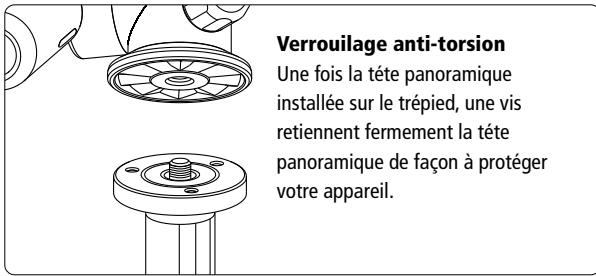

**Mult-angle Design**

Full 3-way action with each axis movement controlled by separate locking handles. Its robust handles provide easy locking and its special fluid pan movement allows full 360 degree ultimate rotation flexibility.

**Space-saving**

The two handles can be joined together to allow a space-saving storage.

<b>3-Way Head L</b>	60 mm	130 mm	6 kg	790 g
<b>3-Way Head M</b>	60 mm	115 mm	4 kg	578 g

**Conception multi-angle**