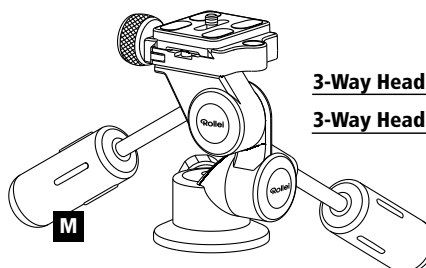

3-Way Head L	60 mm	130 mm	6 kg	790 g
3-Way Head M	60 mm	115 mm	4 kg	578 g