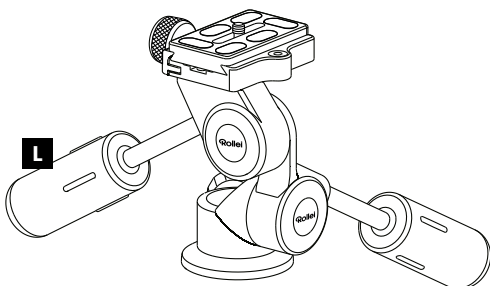

3-Way Head L	60 mm	130 mm	6 kg	790 g
3-Way Head M	60 mm	115 mm	4 kg	578 g