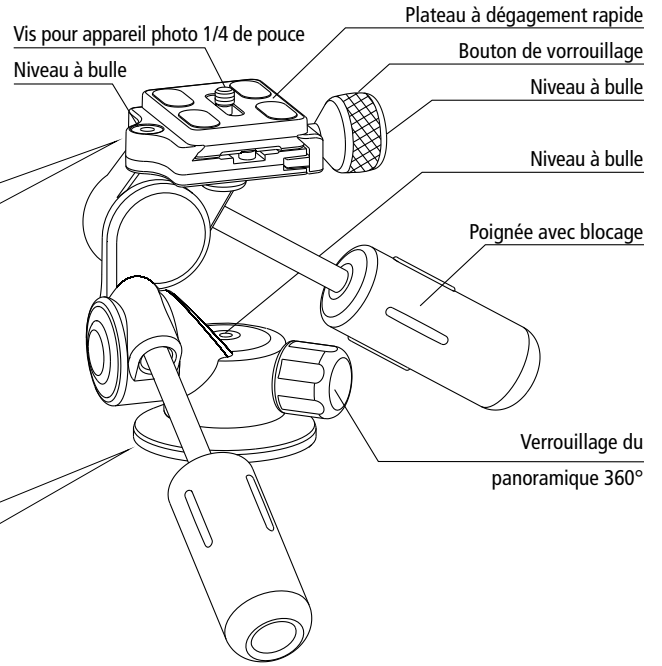

### Platzsparend

Die beiden Handgriffe können ineinander geschraubt werden, um den Kopf platzsparend zu verstauen.

<b>Dreiwegeneiger L</b>	60 mm	130 mm	6 kg	790 g
<b>Dreiwegeneiger M</b>	60 mm	115 mm	4 kg	578 g

**Mult-angle Design**

Full 3-way action with each axis movement controlled by separate locking handles. Its robust handles provide easy locking and its special fluid pan movement allows full 360 degree ultimate rotation flexibility.

**Space-saving**

The two handles can be joined together to allow a space-saving storage.

<b>3-Way Head L</b>	60 mm	130 mm	6 kg	790 g
<b>3-Way Head M</b>	60 mm	115 mm	4 kg	578 g

**Conception multi-angle**