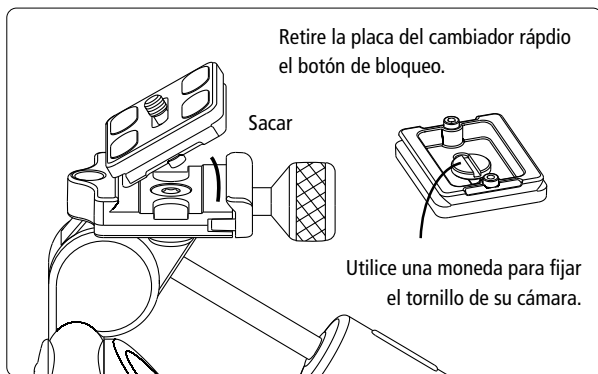

Diseño multiangular

Con la función de inclinación tridireccional, el ajuste de cada eje es controlado por un dispositivo de bloqueo. Las manijas robustas con bloqueo aseguran un ajuste fácil y sin problemas. La función panorámica ofrece una panorámica de 360° con bloqueo.

No ocupa mucho espacio

Las dos manijas pueden unirse entre sí para ahorrar espacio al cabezal.

3-Way Head L	60 mm	130 mm	6 kg	790 g
3-Way Head M	60 mm	115 mm	4 kg	578 g