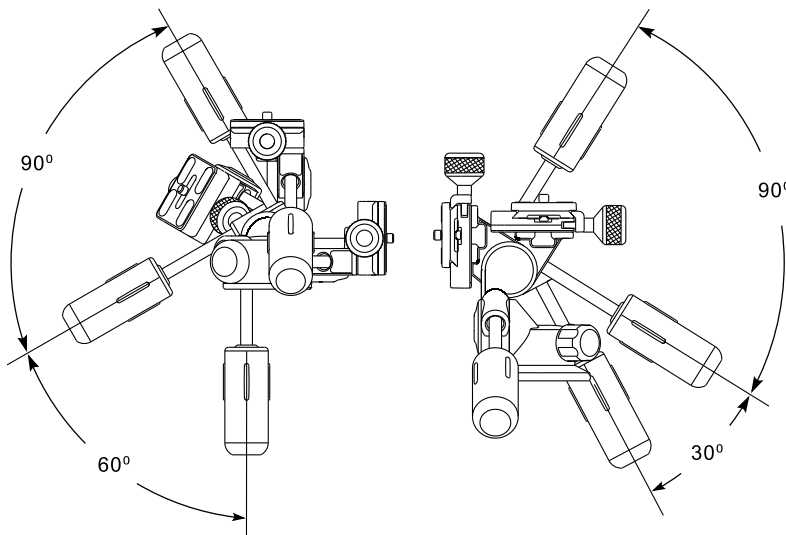

### Platzsparend

Die beiden Handgriffe können ineinander geschraubt werden, um den Kopf platzsparend zu verstauen.

<b>Dreiwegeneiger L</b>	60 mm	130 mm	6 kg	790 g
<b>Dreiwegeneiger M</b>	60 mm	115 mm	4 kg	578 g

**Mult-angle Design**

Full 3-way action with each axis movement controlled by separate locking handles. Its robust handles provide easy locking and its special fluid pan movement allows full 360 degree ultimate rotation flexibility.