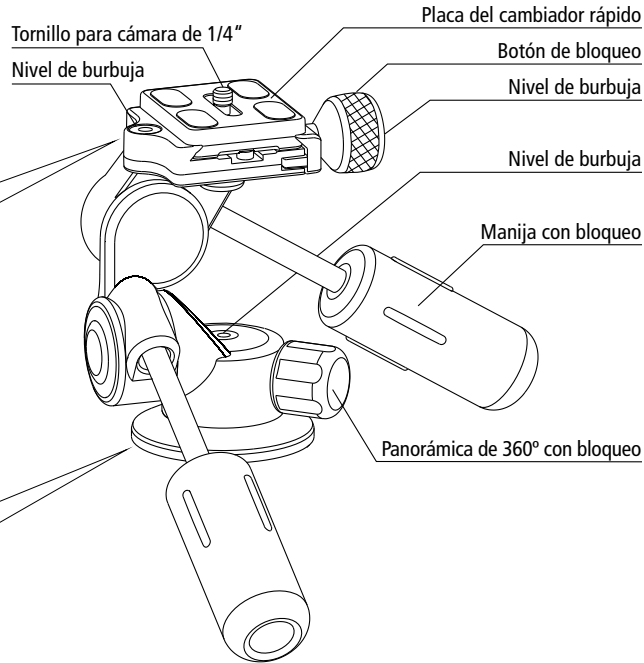

Diseño multiangular

Con la función de inclinación tridireccional, el ajuste de cada eje es controlado por un dispositivo de bloqueo. Las manijas robustas con bloqueo aseguran un ajuste fácil y sin problemas. La función panorámica ofrece una panorámica de 360° con bloqueo.

No ocupa mucho espacio

Las dos manijas pueden unirse entre sí para ahorrar espacio al cabezal.

3-Way Head L	60 mm	130 mm	6 kg	790 g
3-Way Head M	60 mm	115 mm	4 kg	578 g