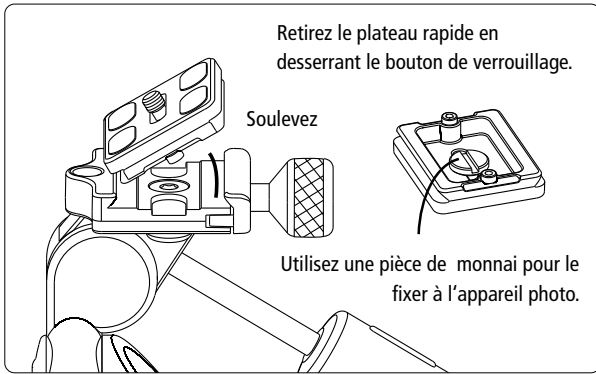

Conception multi-angle

Mouvement tri-directionnel complet avec chaque axe commandé par des poignées avec verrouillage individuel. Les poignées de fabrication robuste permettent un verrouillage facile. Le mouvement panoramique fluide offre une rotation exceptionnelle de 360 degrés.

Encombrement minimum
Les deux poignées peuvent être réunies lors du rangement pour réduire l'encombrement

3-Way Head L	60 mm	130 mm	6 kg	790 g
3-Way Head M	60 mm	115 mm	4 kg	578 g