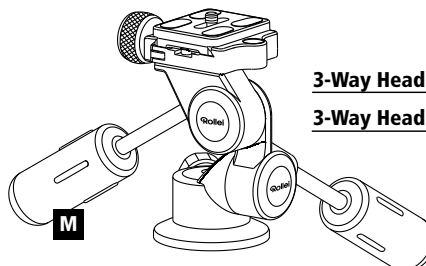

3-Way Head L	60 mm	130 mm	6 kg	790 g
3-Way Head M	60 mm	115 mm	4 kg	578 g