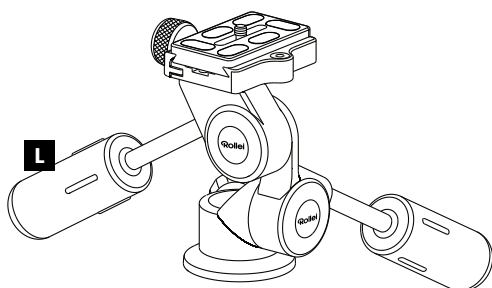

3-Way Head L	60 mm	130 mm	6 kg	790 g
3-Way Head M	60 mm	115 mm	4 kg	578 g