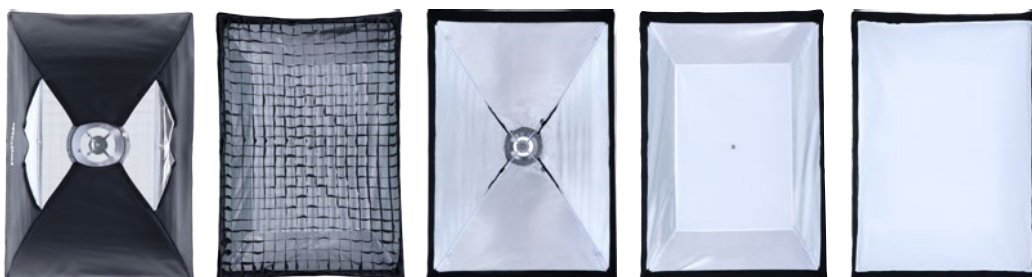

Foldabel umbrella softbox with Bowens connection

- ▶ Rectangular light former for professional and consistent lighting of objects
- ▶ A soft lighting is achieved by the interaction of the inner and outer diffusor
- ▶ Inner silver coating for good light reflection
- ▶ Especially used to illuminate huge areas (backgrounds)
- ▶ Easily mounted and deconstructed – will be spanned like an umbrella
- ▶ Easy to transport and to store
- ▶ Softbox is rotatable by 360°
- ▶ Compatible with flash lights that have a Bowens connection
- ▶ Incl. a grid for a better control of the light

Technical Data

Usage	Product and architecture (interior) photography and illumination of backgrounds
Connection	Bowens
Material	Plastic
Colour	Black
Size	70 x 100 cm
Size folded	18 x 82 x 18 cm
Weight	1,360 g