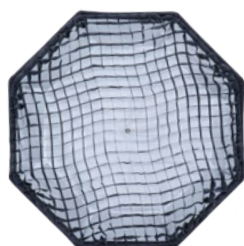

Foldable umbrella octabox with Bowens connection

- ▶ Professional and consistent lighting of objects
- ▶ A soft lighting is achieved by the interaction of the inner and outer diffusor
- ▶ Inner silver coating for good light reflection
- ▶ Suitable especially for people photography (portrait) => round reflections in the eyes
- ▶ Easily mounted and deconstructed – will be spanned like an umbrella
- ▶ Easy to transport and to store
- ▶ Softbox is rotatable by 360°
- ▶ Compatible with flash lights that have a Bowens connection
- ▶ Incl. a grid for a better control of the light

Technical Data

Usage	Product and people photography
Connection	Bowens
Material	Plastic
Colour	Black
Diameter	90 cm
Size folded	18 x 67 x 18 cm
Weight	1,500 g

Scope of delivery

Softbox, inner diffusor, outer diffusor, grid