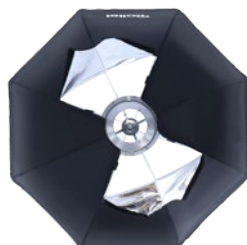

Foldable umbrella octabox with Bowens connection

- ▶ Professional and consistent lighting of objects
- ▶ A soft lighting is achieved by the interaction of the inner and outer diffusor
- ▶ Inner silver coating for good light reflection
- ▶ Suitable especially for people photography (portrait) => round reflections in the eyes
- ▶ Easily mounted and deconstructed – will be spanned like an umbrella
- ▶ Easy to transport and to store
- ▶ Softbox is rotatable by 360°
- ▶ Compatible with flash lights that have a Bowens connection
- ▶ Incl. a grid for a better control of the light

Technical Data

Usage	Product and people photography
Connection	Bowens
Material	Plastic
Colour	Black
Diameter	90 cm
Size folded	18 x 67 x 18 cm
Weight	1,500 g

Scope of delivery

Softbox, inner diffusor, outer diffusor, grid