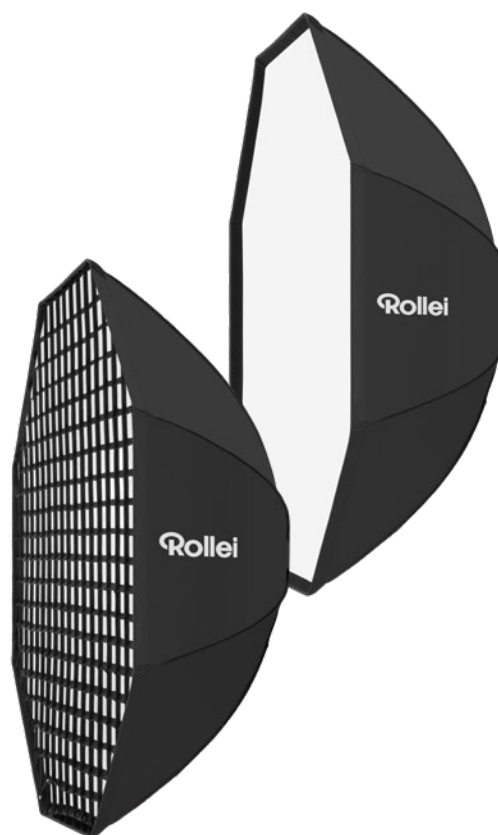

Foldable umbrella octabox with Bowens connection

- ▶ Professional and consistent lighting of objects
- ▶ A soft lighting is achieved by the interaction of the inner and outer diffusor
- ▶ Inner silver coating for good light reflection
- ▶ Suitable especially for people photography (portrait) => round reflections in the eyes
- ▶ Easily mounted and deconstructed – will be spanned like an umbrella
- ▶ Easy to transport and to store
- ▶ Softbox is rotatable by 360°
- ▶ Compatible with flash lights that have a Bowens connection
- ▶ Incl. a grid for a better control of the light

Technical Data

Usage	Product and people photography
Connection	Bowens
Material	Plastic
Colour	Black
Diameter	140 cm
Size folded	140 x 58 x 18 cm
Weight	2,760 g

Scope of delivery

Softbox, inner diffusor, outer diffusor, grid