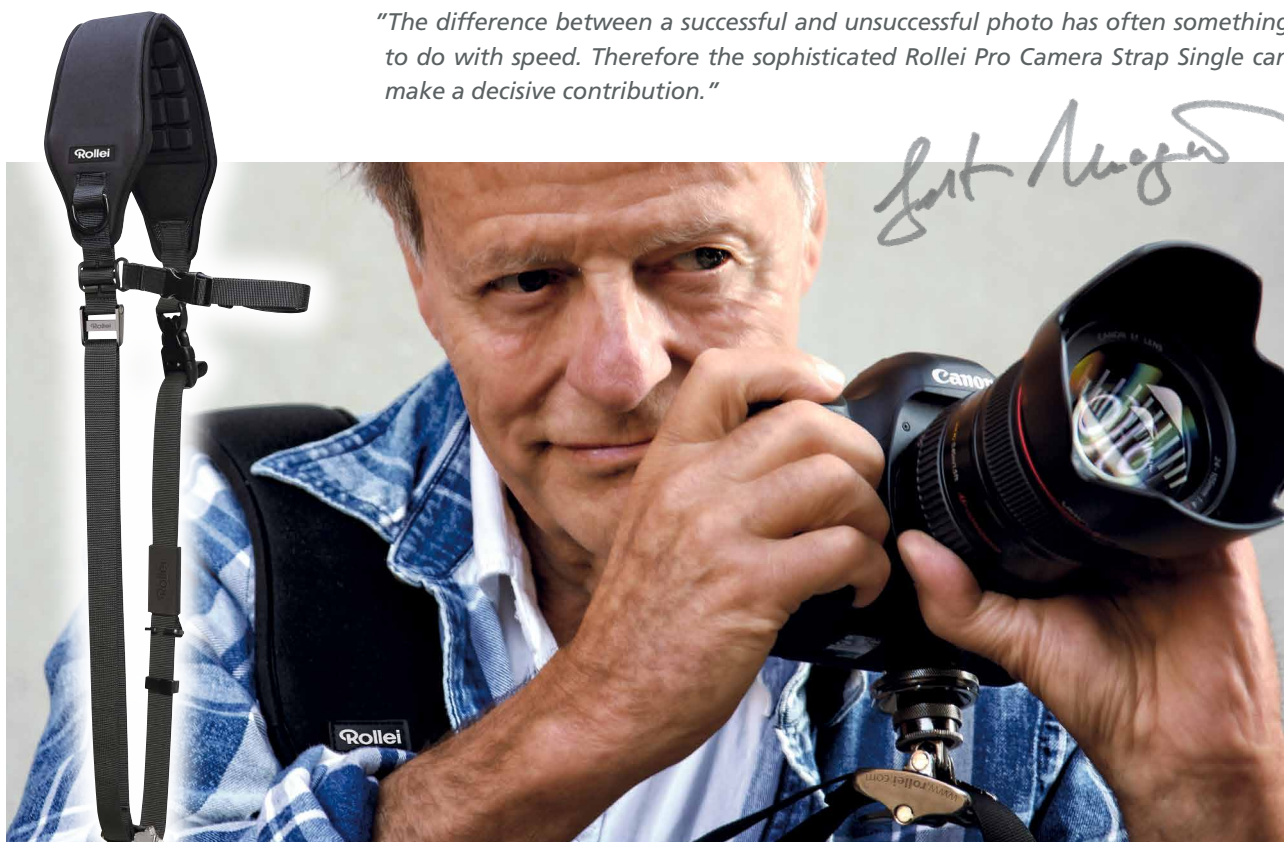

"The difference between a successful and unsuccessful photo has often something to do with speed. Therefore the sophisticated Rollei Pro Camera Strap Single can make a decisive contribution."

15 kg
load

24
Month Warranty
and Replacement

Top Details

- ▶ Ergonomically designed and air-cushioned camera strap with a dual camera control, which also allows the use of heavy camera systems (up to 15 kg)
- ▶ Air cushion on the bottom side of the shoulder pad catches shocks and ensures a comfortable fit
- ▶ Fixable quick lock prevents accidental slippage and additionally enables the rapid separation of camera and strap
- ▶ The rubberized exchange plate is simultaneously also an Arca Swiss compatible tripod release plate (loadable up to 18 kg)

Scope of delivery

Camera harness system, rubberized aluminum Arca Swiss compatible camera plate, safety strap and operating instructions

Subject to technical changes.

facebook.com/
rollei.photo.en