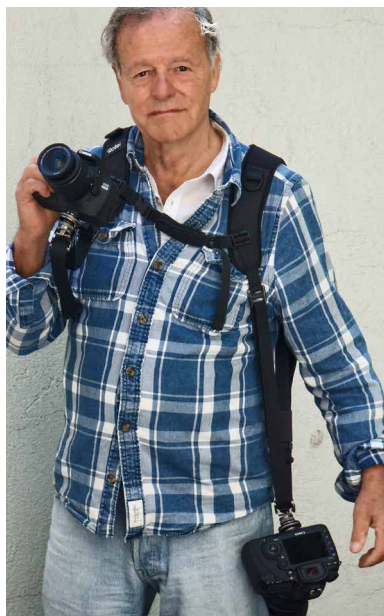

"The difference between a successful and unsuccessful photo has often something to do with speed. Therefore the sophisticated Rollei Pro Camera Strap Single can make a decisive contribution."

Joost Nuygen

30 kg
total load

24
Month Warranty
and Replacement

Top Details

- ▶ Ergonomically designed camera strap for carrying two cameras, but can also be used as a single strap
- ▶ For the use of heavy cameras (up to 15 kg on each side)
- ▶ The wide shoulder pads balance the weight of the cameras perfectly on both shoulders. Additionally the chest strap fixes the harness on the upper body
- ▶ Lockable quick release fasteners prevent undesired slipping of the cameras and enable the quick disconnecting of the camera and the strap
- ▶ The two rubberized quick release plates are simultaneously Arca Swiss compatible tripod release plates (each loadable up to 18 kg)