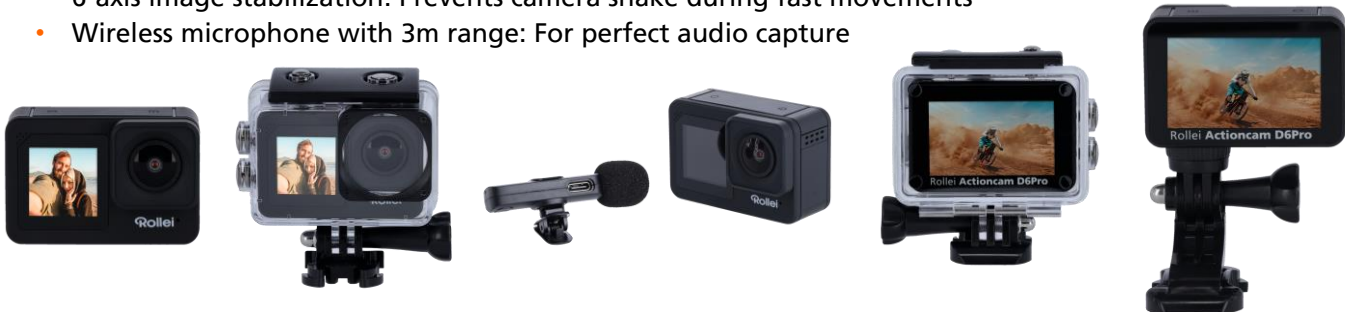

D6Pro – Actioncam with Razor Sharp 5K Resolution

- 5K video resolution: Crisp adventure videos.
- 2.2" IPS touch rear display and 1.3" front display: Convenient preview and adjustment
- Waterproof to 5 m without housing: For safe underwater shooting
- 6-axis image stabilization: Prevents camera shake during fast movements
- Wireless microphone with 3m range: For perfect audio capture

Technical Data

Image sensor	Sony IMAX576 1/2.3 CMOS 24 M Pixel
Chip	iCatch V39
Lens	170°
Photo resolution	48 MP* (8000 x 6000), 24 MP (5696 x 4272), 20 MP (5210 x 3840), 16 MP (4608 x 3456), 12 MP (4032 x 3024), 8 MP (3264 x 2488), 5 MP (2560 x 1920)
Video resolution	5K (5120 x 2880p, 30 fps), 4K (3840 x 2160p, 60/30 fps), 2.7K (2704 x 1520p, 60/30 fps), 1080p (1920 x 1080p, 120/60/30 fps), 720p (1280 x 720p, 120/60/30 fps)
Photo modes	Foto, Time-Lapse Photo; Delay Timer Photo; Burst Photo
Video modes	Video, Video-Lapse, Loop Recording, Time-laps, Slow Motion
Displays	2.2" HD-IPS-Touchdisplay, 1.3" Frontdisplay
Storage	Supports microSD Card up to 64 GB, Class 10 or higher
File format	MOV, MP4 / JPG
Connections	USB-C, HDMI
WiFi	Yes
Max. radiated transmitting power	33.5 dBm
Gyro stabilisation	6-axis-EIS
Digital zoom	4x
Remote control	No
Housing	Waterproof case 30 m
Recording time	Approx. 150 Min.
Power supply	DC 5.0 V / 1.0 A
Additional features	Wireless microphone with rechargeable battery: runtime approx. 2.5 h, range approx. 3m
Dimensions (L x W x H) Weight	6.33 x 4.2 x 3.08 cm 69.5 g

What's in the Box and Packaging Details

What's in the box	Actioncam D6Pro, battery, Waterproof Case, wireless, Micro-phone, Bicycle Mount, Pedestal, Commutator, Switch Support, Helmet Mount, Bandage, 3M Adhesives, USB Cable, Zip Ties, cleaning cloth, User Manual
Packaging dimensions (L x W x H) Weight	22.5 x 10 x 6.5 cm 510 g