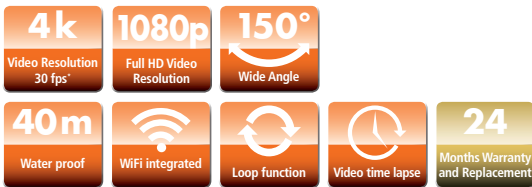

WiFi Action Camcorder with 4k Video Resolution 30 fps*

- ▶ 150° super wide angle lens
- ▶ Integrated WiFi with up to 10 meters range
- ▶ Incl. 1050 mAh lithium-ion battery
- ▶ Remote control for wireless shootings up to 10 meters
- ▶ Incl. underwater / protective case for depths up to 40 m
- ▶ Battery runtime of up to 90 minutes (1080p/30 fps, without WiFi)
- ▶ Incl. 3 clip-on filters: Red filter for diving for water depths of 10–20 meters, Grey filter for darkening, Pink filter for tropical waters

Scope of delivery

Rollei Actioncam Fun, 3x clip-on filter, underwater protective case with replaceable rear panel, 2x rechargeable lithium-ion battery, external Charger, bike mount, 2x adhesive pad mount and adhesive pad, 1x base plate, 5x 2-pin adapters, straps, remote control, cleaning cloth, USB cable, manual

Technical features

Image sensor	Sony 1/3.2" CMOS, 8 MP
Still Image resolution	20MP*, 16MP*, 12MP*, 8MP, 5MP
Video resolution	4k/30 fps*, 2.7k/30 fps (2688x1520), Full HD (1080P/60 fps), HD (720P/120 fps)
Lens	150° super wide angle lens aperture F = 2.0 focal length f: 2.68 mm
Display	2" LCD (screen size 5.08 cm)
Memory	Slot for microSD cards up to SDHC 32 GB (Class 10)
Data format	Still image: JPG Video: MOV (H.264)
Photo functions	Interval shooting: 3/5/10/30/60 seconds
Video functions	Time lapse: 1/5/10/30/60 seconds Loop recording: 1/3/5 minutes
System requirements	MS Windows XP, Vista, Win 7, Win 8, Win 10 Mac OS
Connectors	USB 2.0, Micro HDMI (max. 1024x720 px)
Battery life	Up to 90 minutes with fully charged battery (1080p/30 fps, without WiFi)
Power	Rechargeable lithium-ion battery (3.7 V / 1050 mAh)
Dimensions Weight	59.3 x 41.1 x 21.4 mm 40.6 g / 57 g (without / with battery)