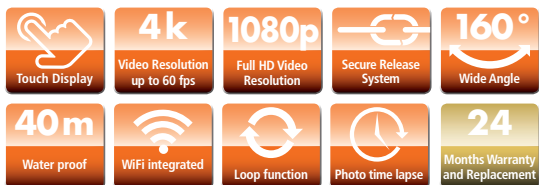

Safety Pad

Predetermined breaking points, actioncam will be released in case of heavy crashes to avoid injuries.

The SRS Safe Release System (SRS) ensures that the camera will be released in case of a crash like a ski binding!

WiFi Actioncam with Touchscreen and 4k Video Resolution with 60 fps

- ▶ 160° super wide angle lens
- ▶ Touchdisplay for an easy operation
- ▶ Integrated WiFi with up to 10 meters range
- ▶ Built-in Electronic Video Stabilization (EIS) with 6-axis gyroscope detects position and motion changes
- ▶ Fast 0.5 second photo interval
- ▶ Full HD videos with 120fps
- ▶ Incl. underwater / protective case for depths up to 40 meters
- ▶ Incl. 3 clip-on filters (Red filter for diving for water depths of 10–20 meters | Grey filter for darkening | Pink filter for tropical waters)
- ▶ 2.4 GHz remote control for wireless shootings up to 10 meters
- ▶ Battery runtime of up to 95 minutes (4k/60 fps, without WiFi)

Scope of delivery

Technical features

Image sensor	Sony 1/2.33", 12 MP
Still Image resolution	20M (5120x3840)*, 14M (4320x3240)*, 10M (4320x2430), 8M (3840x2160), 5M (2592x1944), 2M (1920x1080)
Video resolution	4K (3840x2160/60 fps/30 fps), 1440P (2560x1440/30 fps), 1080P (1920x1080/120 fps/60 fps), 720P (1280x720/120 fps)
Lens	160° super wide angle lens aperture F = 2.5 focal length f: 2.94 mm
Display	2" Touch-LCD (screen size 5.08 cm)
Memory	Slot for microSD cards up to SDXC 64 GB (4k/60 fps U3 or above up to 4k/30 fps Class 10 or above)
Data format	Still image: JPG Video: MOV (H.264)
Interval shooting	Photo: 0.5/1/3/5/10/30/60 seconds Video: 0.5/1/3/5/10/30/60 seconds
System requirements	MS Windows XP, Vista, Win 7, Win 8, Win 10 Mac OS 10.3.6 or higher
Connectors	USB 2.0, Micro HDMI
Battery life	Up to 95 minutes with fully charged battery (4k/60 fps, without WiFi)
Power	Rechargeable lithium-ion battery (3.8 V/1100 mAh)
Dimensions Weight	60.2 x 41 x 24 mm 62 g / 83 g (without / with battery)